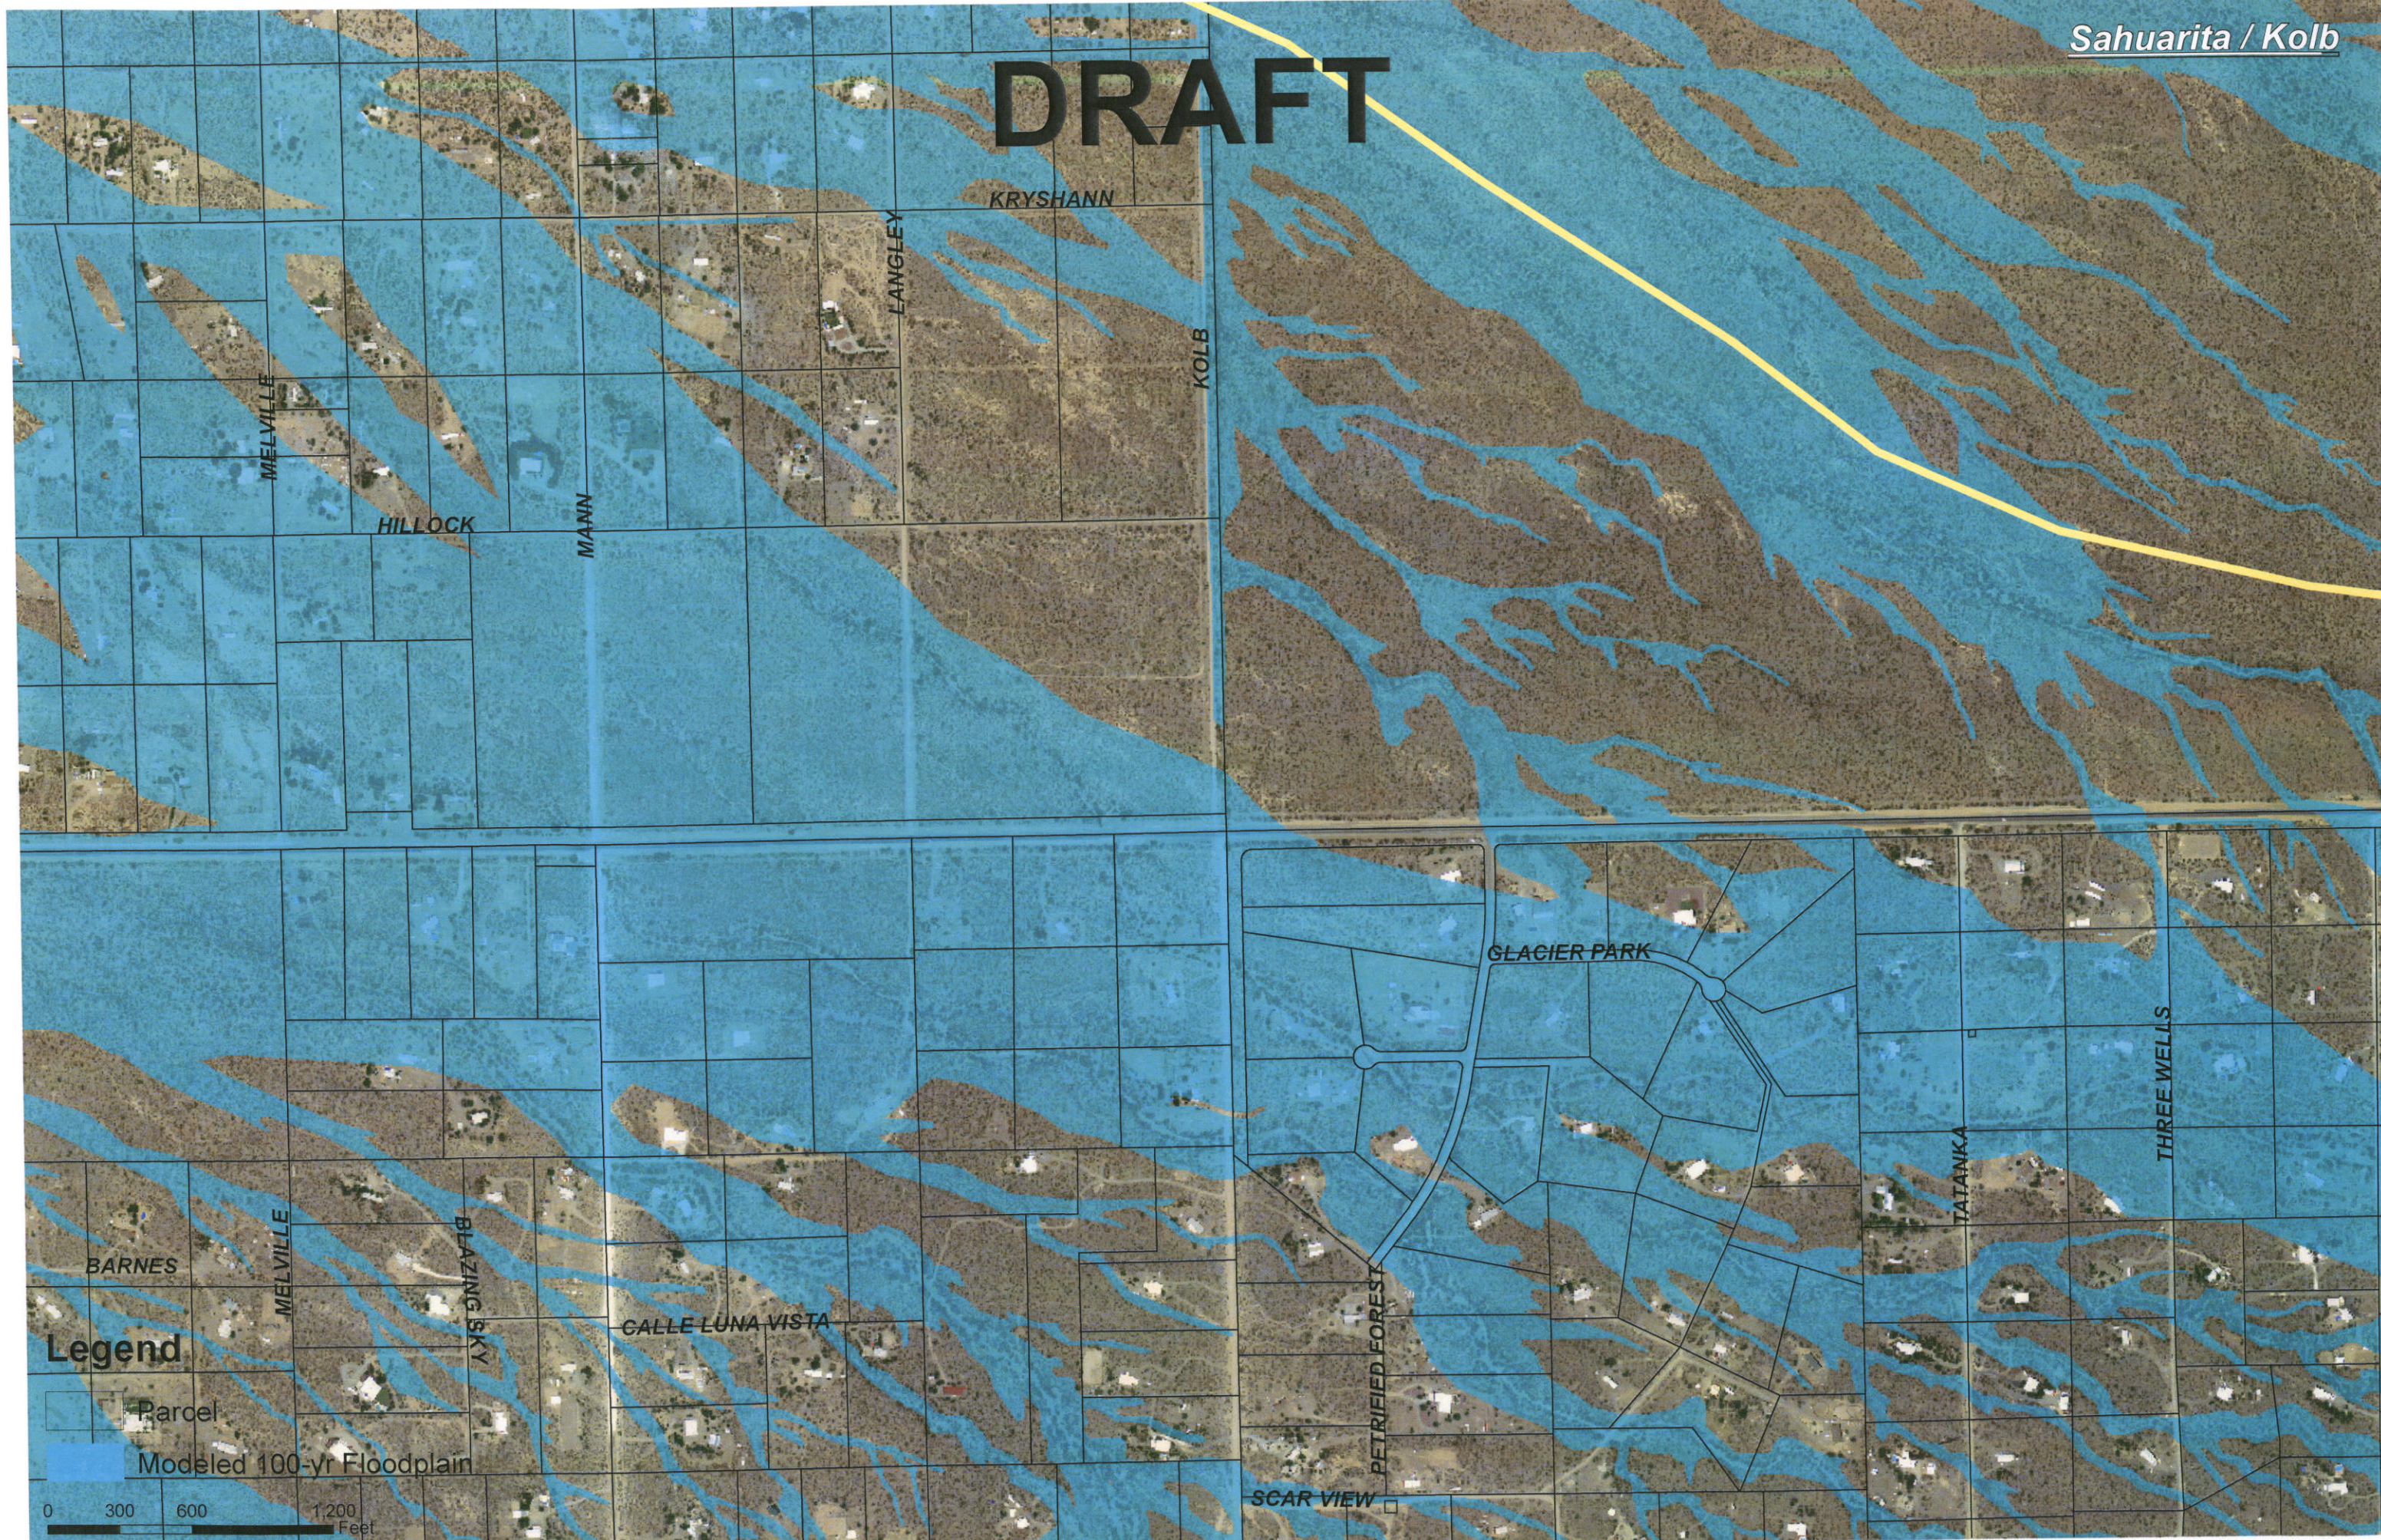

DRAFT

Legend

- Parcel
- Modeled 100-yr Floodplain